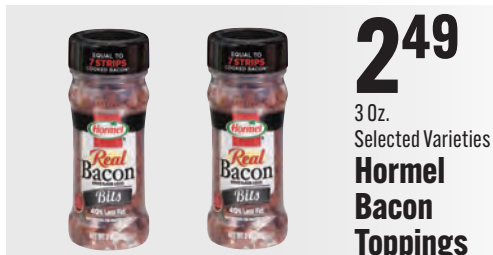

2⁴⁹
3 Oz.
Selected Varieties
**Hormel
Bacon
Toppings**