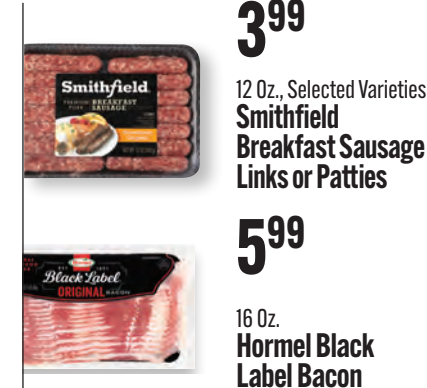

4⁷⁹

15 Oz., Selected Varieties
**BALL PARK
BEEF FRANKS**

3⁹⁹

7-8 Oz., Selected Varieties
**SMITHFIELD PRIME
LUNCH MEATS**

2/\$7

12-14 Oz., Selected Varieties
**HILLSHIRE FARM ROPE
SMOKED SAUSAGE**

2/\$7

9 Oz., Selected Varieties
**CACIQUE
CHORIZO**

4/\$5

10 Oz.
**CACIQUE
QUESO FRESCO**

2/\$6

15 Oz., Selected Varieties
**CACIQUE
CREMA**

2/\$5

16 Oz.
Selected Varieties
**Soules Kitchen
Chicken Breast Fajitas**

4⁹⁹

3⁹⁹
12 Oz., Selected Varieties
**Smithfield
Breakfast Sausage
Links or Patties**

5⁹⁹
16 Oz.
**Hormel Black
Label Bacon**

12⁹⁹
40 Oz.
**Smithfield
Hometown Bacon**

6⁹⁹
27 Oz.
Selected Varieties
**Swaggerty's Farm
Pork Sausage Patties**

3/\$2
2 Oz., Selected Varieties
**Buddig Sliced
Turkey or Ham**